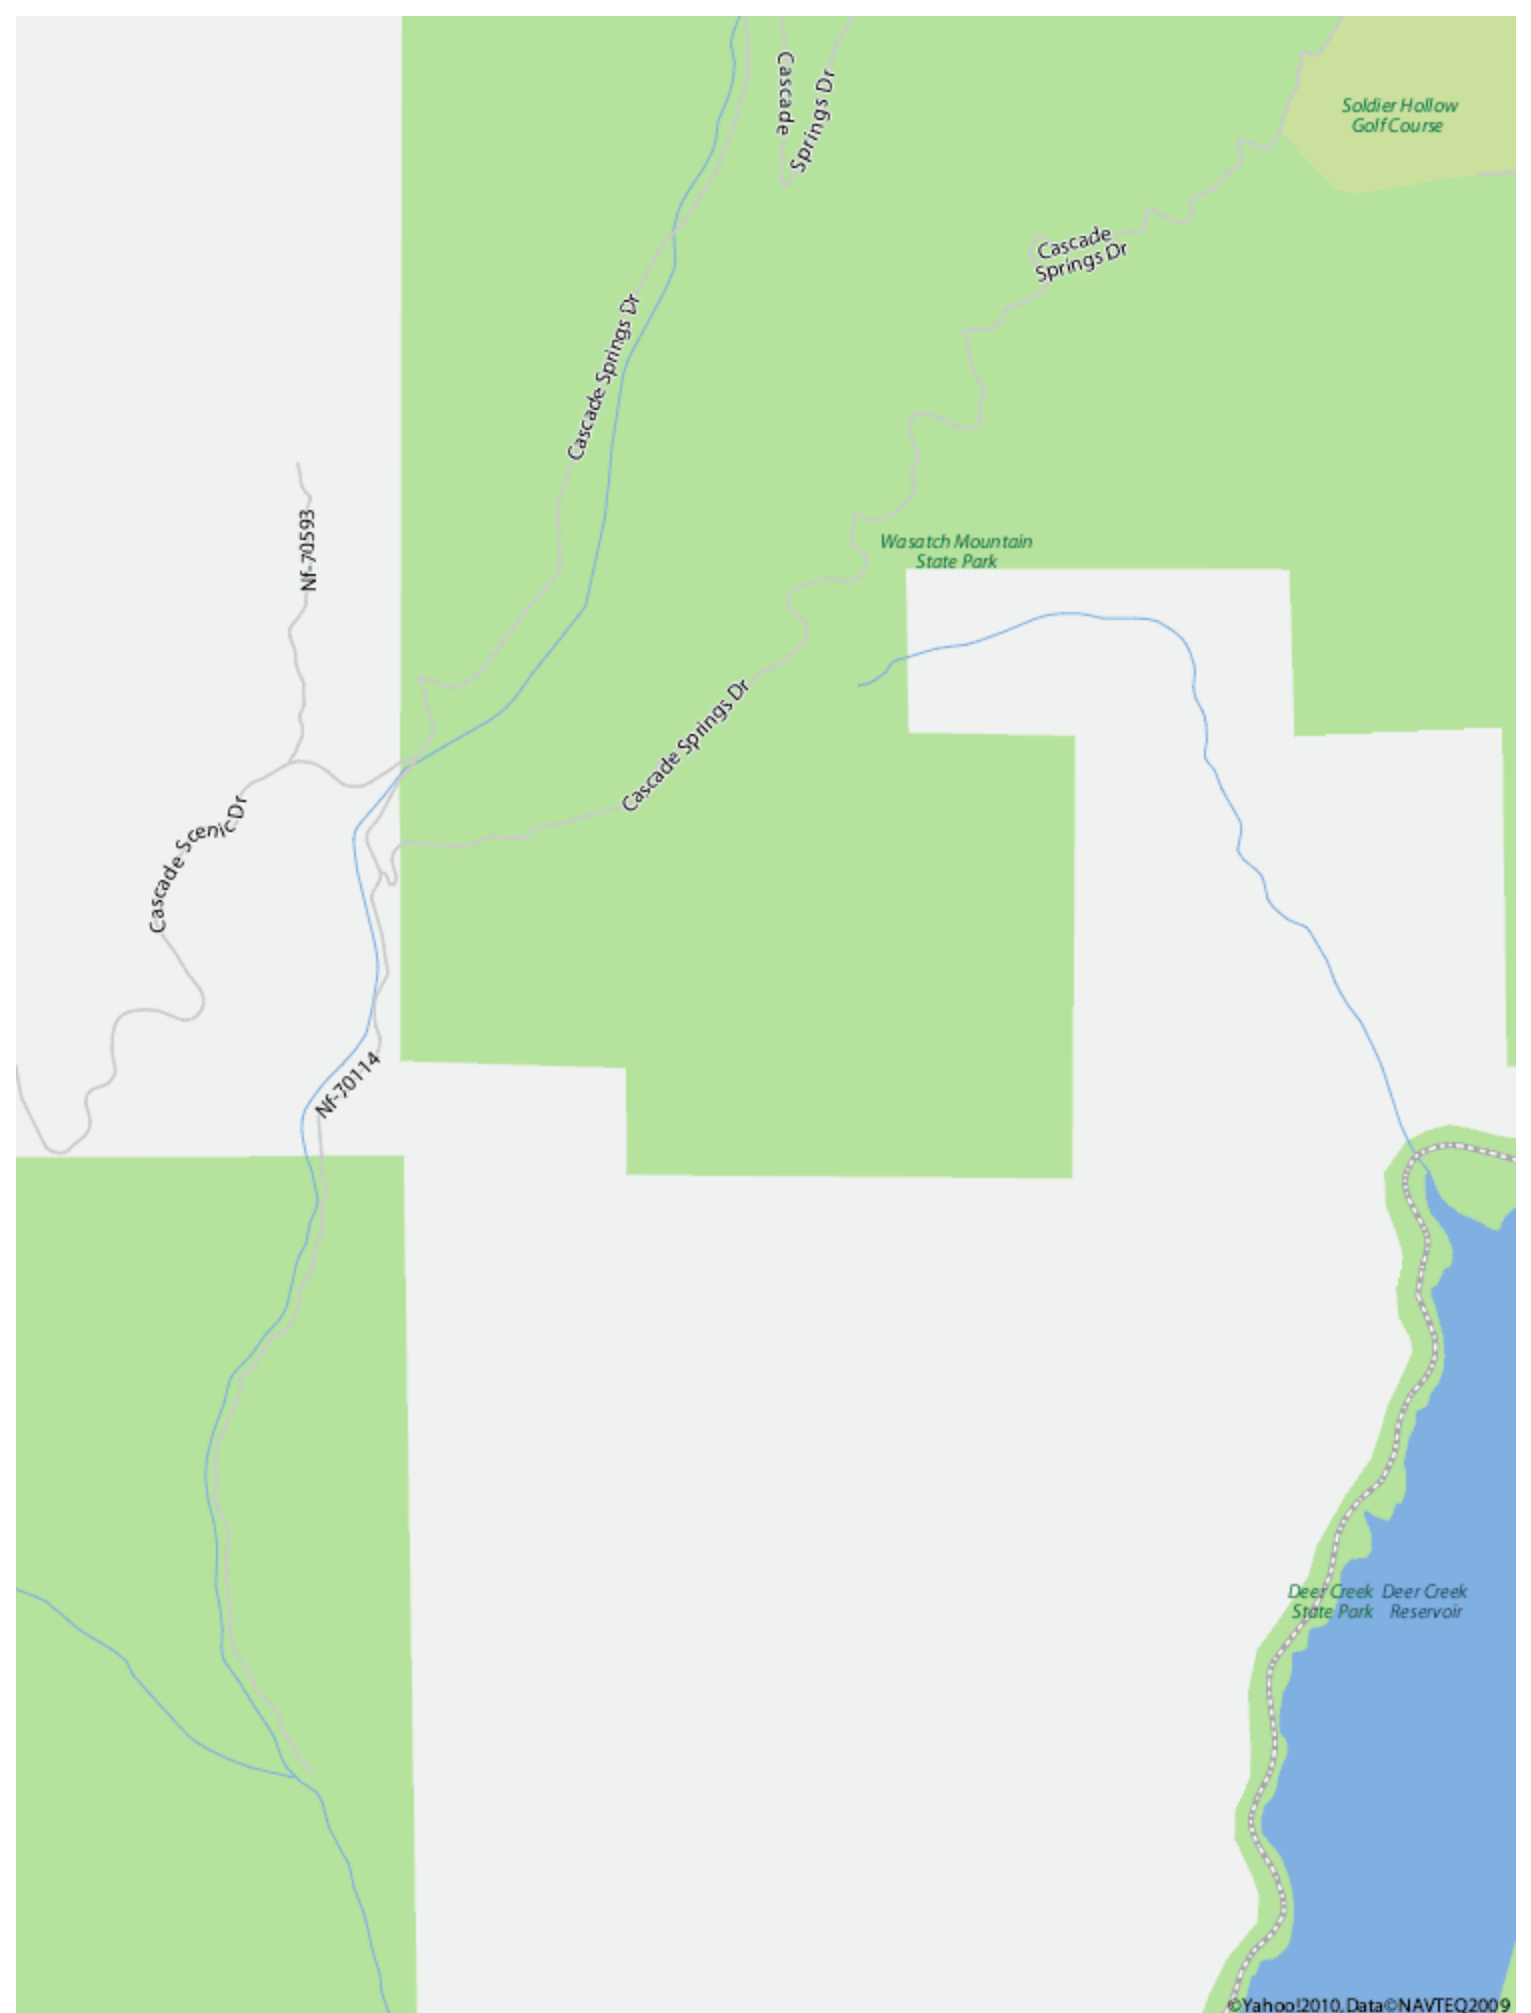

LARGE MAP ( on the next page ) of : Salt Lake City Utah 84184 UT

Soldier Hollow  
Golf Course

Cascade  
Springs Dr

Cascade  
Springs Dr

NF-70593

Wasatch Mountain  
State Park

Cascade Springs Dr

Cascade Springs Dr